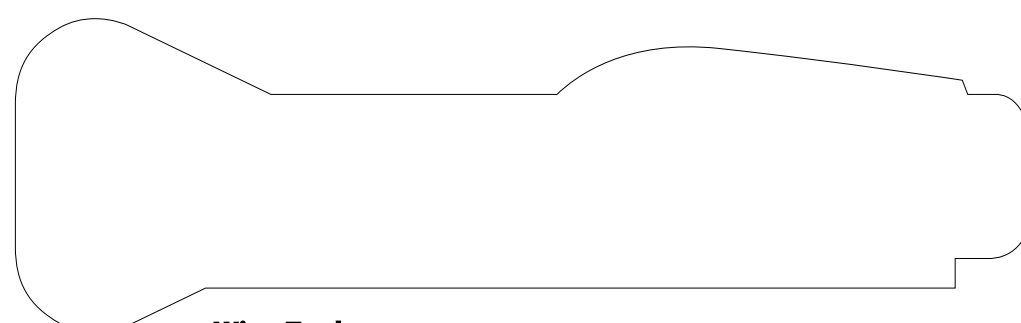

Wood Insert Cut

Wood Handle Bottle Opener

Touch Stylus & Pen

Wood Slice Magnet

Wine Tool

5x7 Frame

4x6 Frame

Coaster